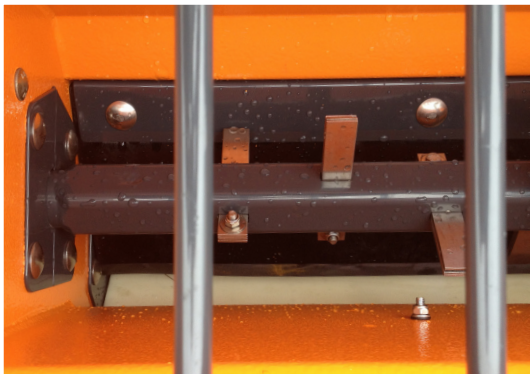

VITRA C-SERIES | RED2220 / RED2222

Combi Spreader with High Flexibility

This spreader combines the best qualities of both roller and disc spreaders, offering great flexibility and enabling efficient winter maintenance on everything from small paths and sidewalks to parking areas and other larger surfaces – all with the same machine.

Switching between roller and disc spreading functions is quick and easy at the push of a button. An optional control panel with driving automation is available, allowing adjustment of material dosage and spreading width directly from the cab.

When combined with Vitra's dump bed, the capacity of spreading material can be increased by up to 350 liters. The material can be continuously tipped directly into the spreader, ensuring a good working environment and high efficiency throughout the entire workday.

The spreader is equipped with a bottom-mounted agitation system that ensures an even distribution of the spreading material.

All components are made of stainless steel or are coated in the C5 corrosion class, ensuring a long service life for the spreader.